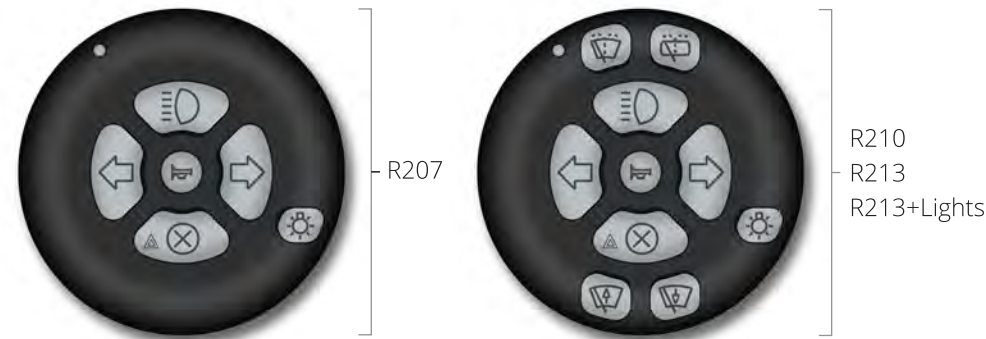

All our products are manufactured in the UK and meet the highest standards in terms of regulatory approval.

- Choice of quick release grips - lollipop or steering ball
- Ergonomic design & soft touch for maximum driver comfort
- Self-cancelling indicators available on most vehicles
- Keypad illumination for night-time driving
- Long lasting battery
- Vehicle controls will operate as normal when keypad is not in use
- Available for demonstration at Assessment Centres and Driving Schools nationwide

For further information or to find your nearest Installer, Driving Instructor or Assessment Centre go to www.lodgesons.co.uk

R210/3 Lollipop

Lodgesons R200 Wireless Keypad Controls

Our multi-function R200 systems enable you to safely steer the car whilst operating the secondary functions (e.g. indicators and wipers) with just one hand. Simply pressing a button activates the required function.

The keypad will control the functions in the same way as your car's own controls and therefore functions may vary slightly from car to car and to those listed below.

Which functions can I have?

	R207	R210	R213	R213+Lights
Indicators	✓	✓	✓	✓
Lights (dip / main & flash)	✓	✓	✓	✓
Horn	✓	✓	✓	✓
Front Wipers		✓	✓	✓
Front Washers		✓	✓	✓
Rear Wash/Wipe			✓	✓
Sidelights & Headlights On/Off				✓
Night-time Illumination	✓	✓	✓	✓
Hazards*	✓	✓	✓	✓

*If requested at time of order. Not available on all vehicles.

R207 Lollipop

R210/3 Steering Ball

What the industry is saying...

"The Lodgesons R200 range offer an unrivalled quality of product combined with good technical support. This is why we choose only to offer the Lodgesons wireless keypad controls on our installations."